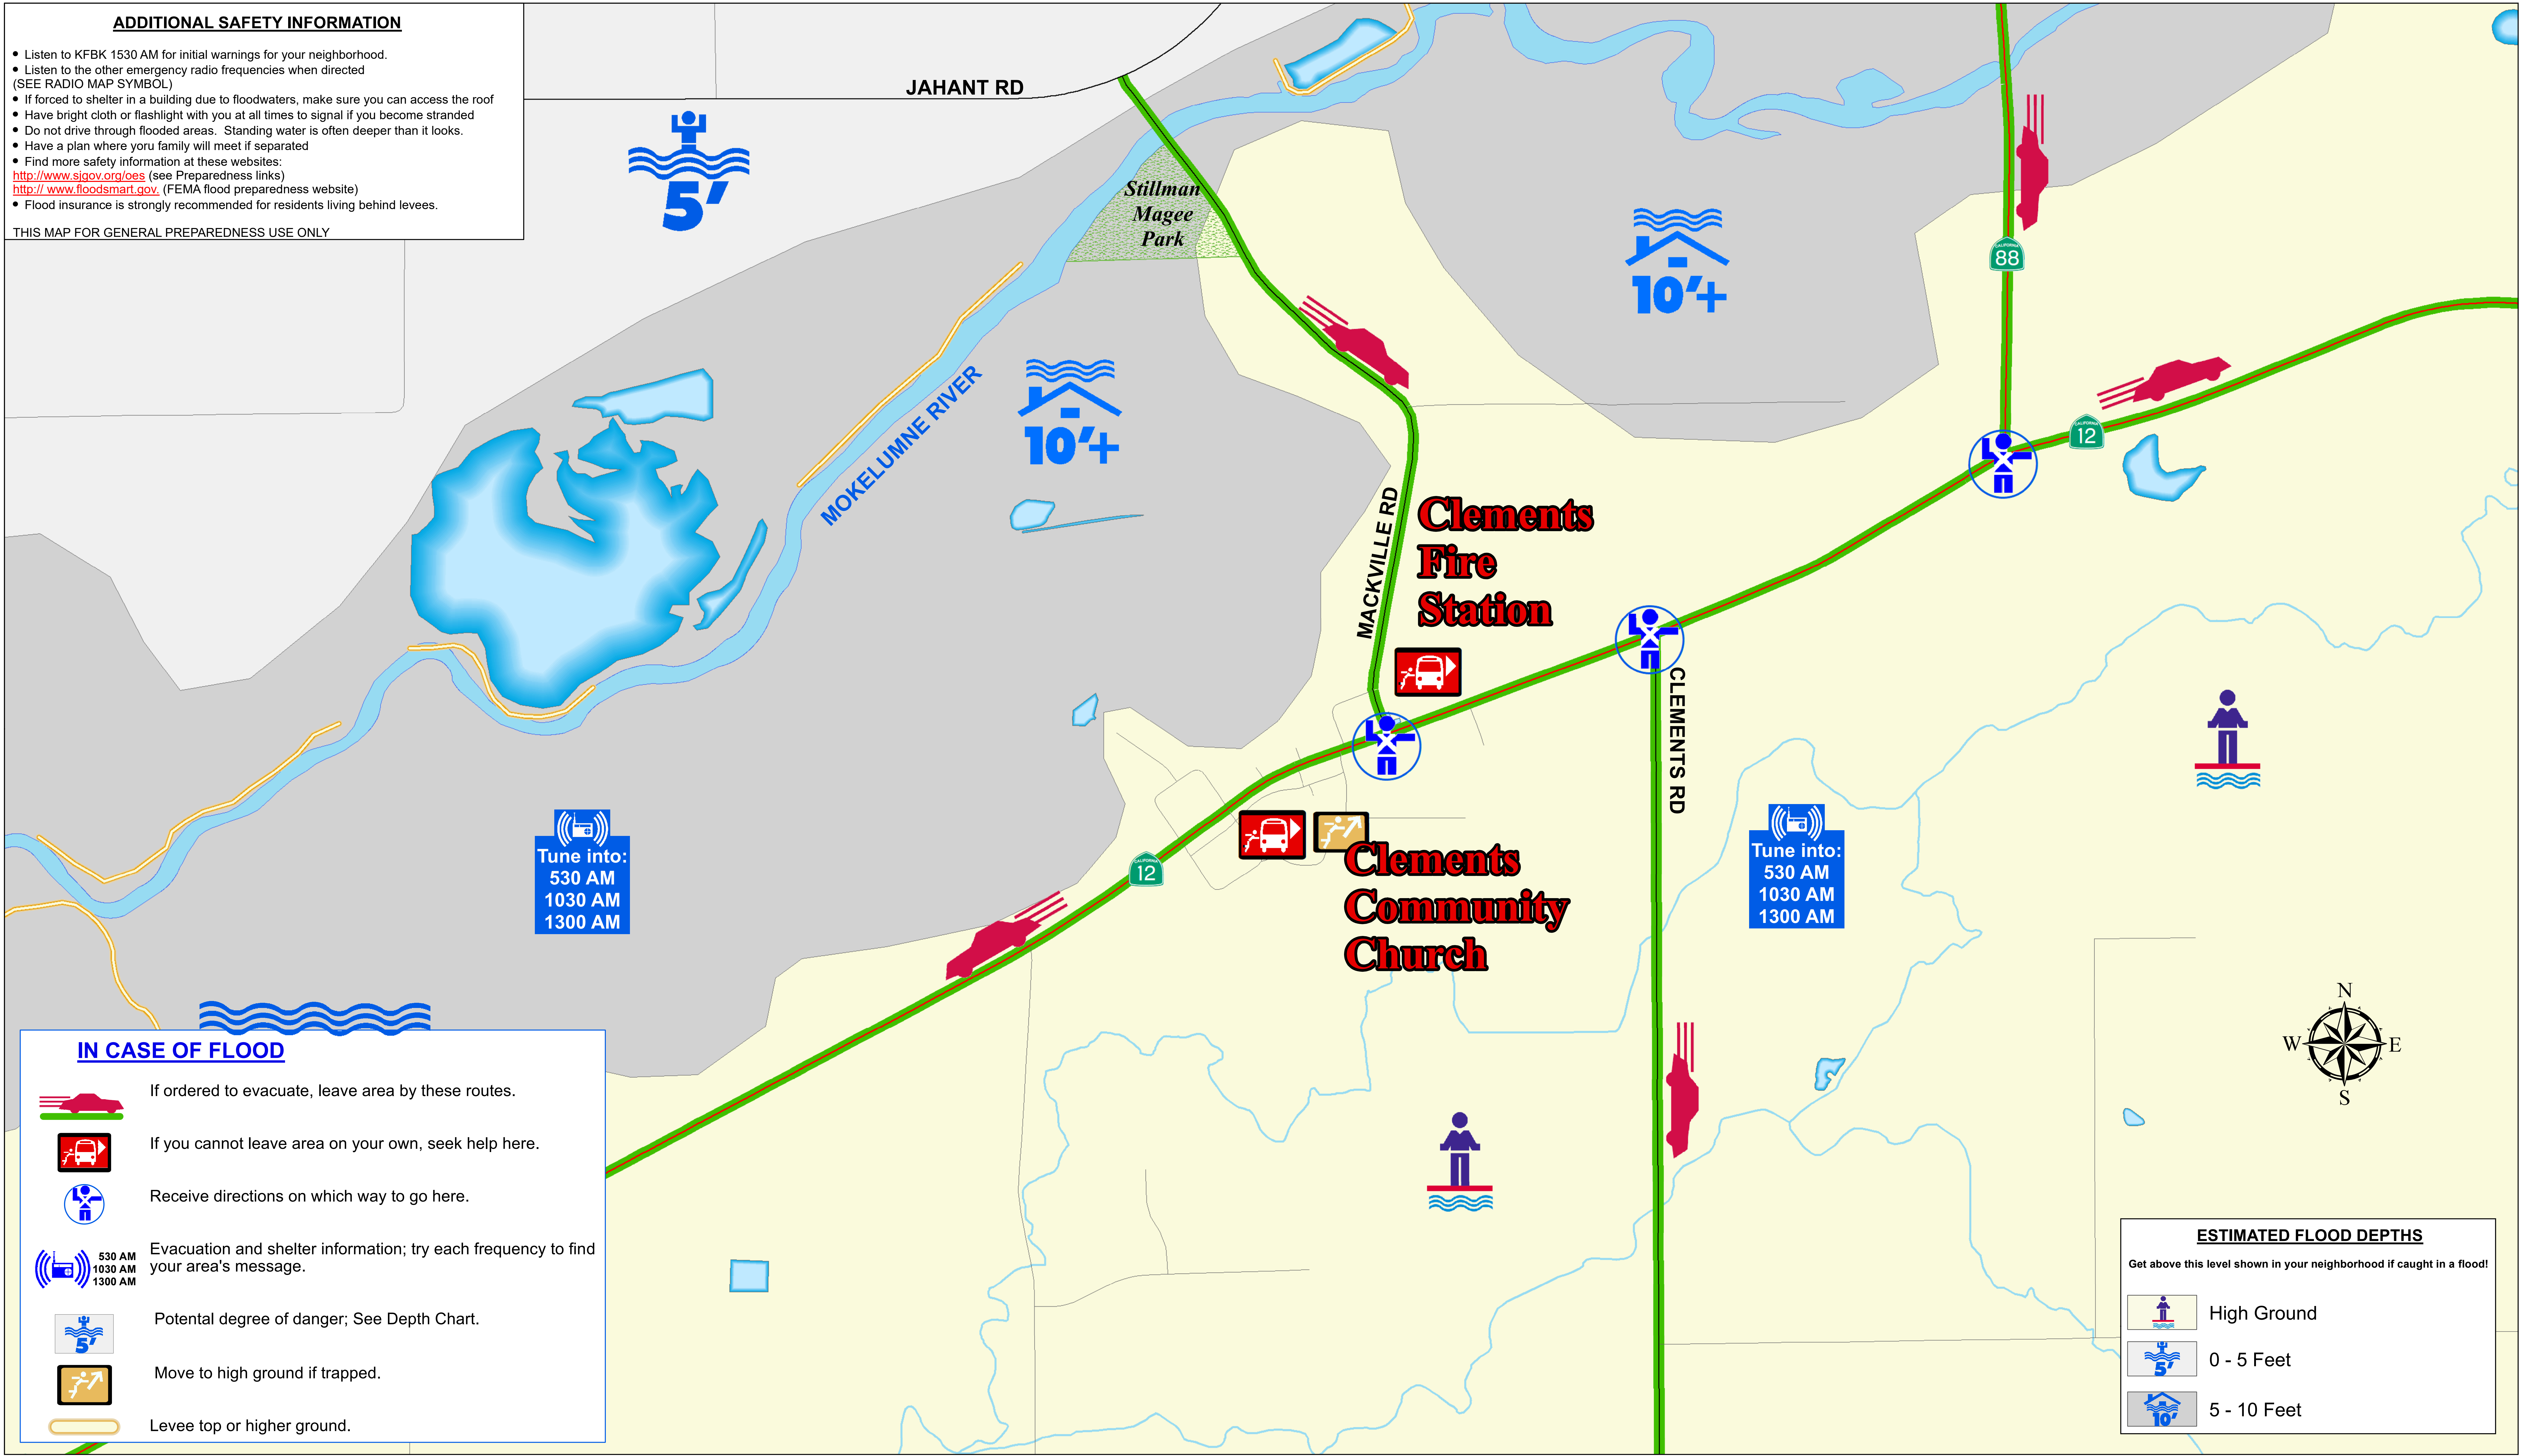

ADDITIONAL SAFETY INFORMATION

- Listen to KFBK 1530 AM for initial warnings for your neighborhood.
- Listen to the other emergency radio frequencies when directed (SEE RADIO MAP SYMBOL)
- If forced to shelter in a building due to floodwaters, make sure you can access the roof
- Have bright cloth or flashlight with you at all times to signal if you become stranded
- Do not drive through flooded areas. Standing water is often deeper than it looks.
- Have a plan where you family will meet if separated
- Find more safety information at these websites:
  <http://www.sjgov.org/coes> (see Preparedness links)
  <http://www.floodsmart.gov> (FEMA flood preparedness website)
- Flood insurance is strongly recommended for residents living behind levees.

THIS MAP FOR GENERAL PREPAREDNESS USE ONLY

IN CASE OF FLOOD

- If ordered to evacuate, leave area by these routes.
- If you cannot leave area on your own, seek help here.
- Receive directions on which way to go here.
- 530 AM, 1030 AM, 1300 AM: Evacuation and shelter information; try each frequency to find your area's message.
- Potential degree of danger; See Depth Chart.
- Move to high ground if trapped.
- Levee top or higher ground.

ESTIMATED FLOOD DEPTHS

1. Get above this level shown in your neighborhood if caught in a flood!
2. High Ground
   - 0 - 5 Feet
   - 5 - 10 Feet

Clements Evacuation Zone
Clements, CA

San Joaquin County Office of Emergency Services Phone: (209) 953-6200